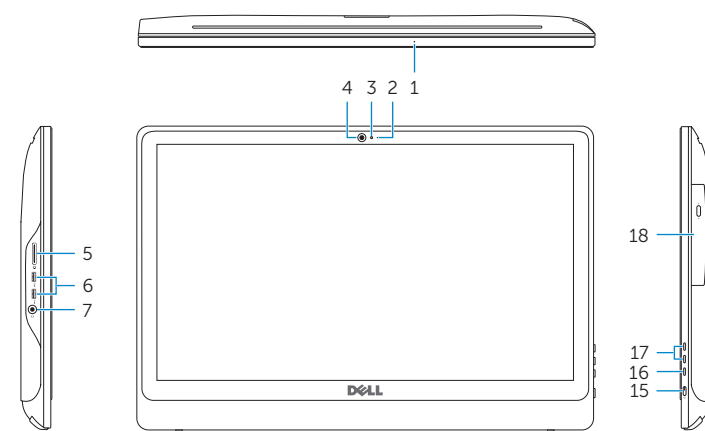

Features

功能部件 | 功能 | 外觀 | 기능

1. Microphone (on computers with touchscreen display only)
2. Microphone (on computers with non-touchscreen display only)
3. Camera-status light
4. Camera
5. Media-card reader
6. USB 3.0 ports (2)
7. Headset port
8. Service Tag label
9. Regulatory label
10. Power-adaptor port
11. Network port