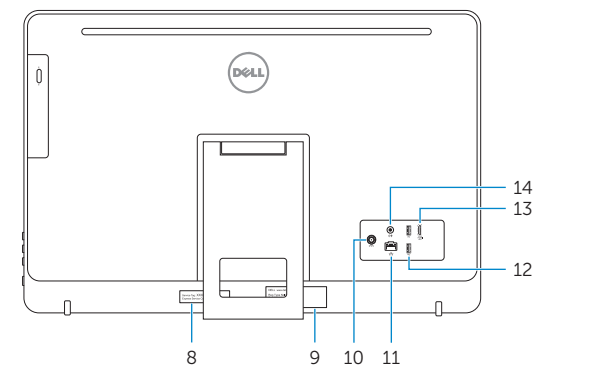

Features

功能部件 | 功能 | 外觀 | 기능

1. Microphone (on computers with touchscreen display only)
2. Microphone (on computers with non-touchscreen display only)
3. Camera-status light
4. Camera
5. Media-card reader
6. USB 3.0 ports (2)
7. Headset port
8. Service Tag label
9. Regulatory label
10. Power-adaptor port
11. Network port